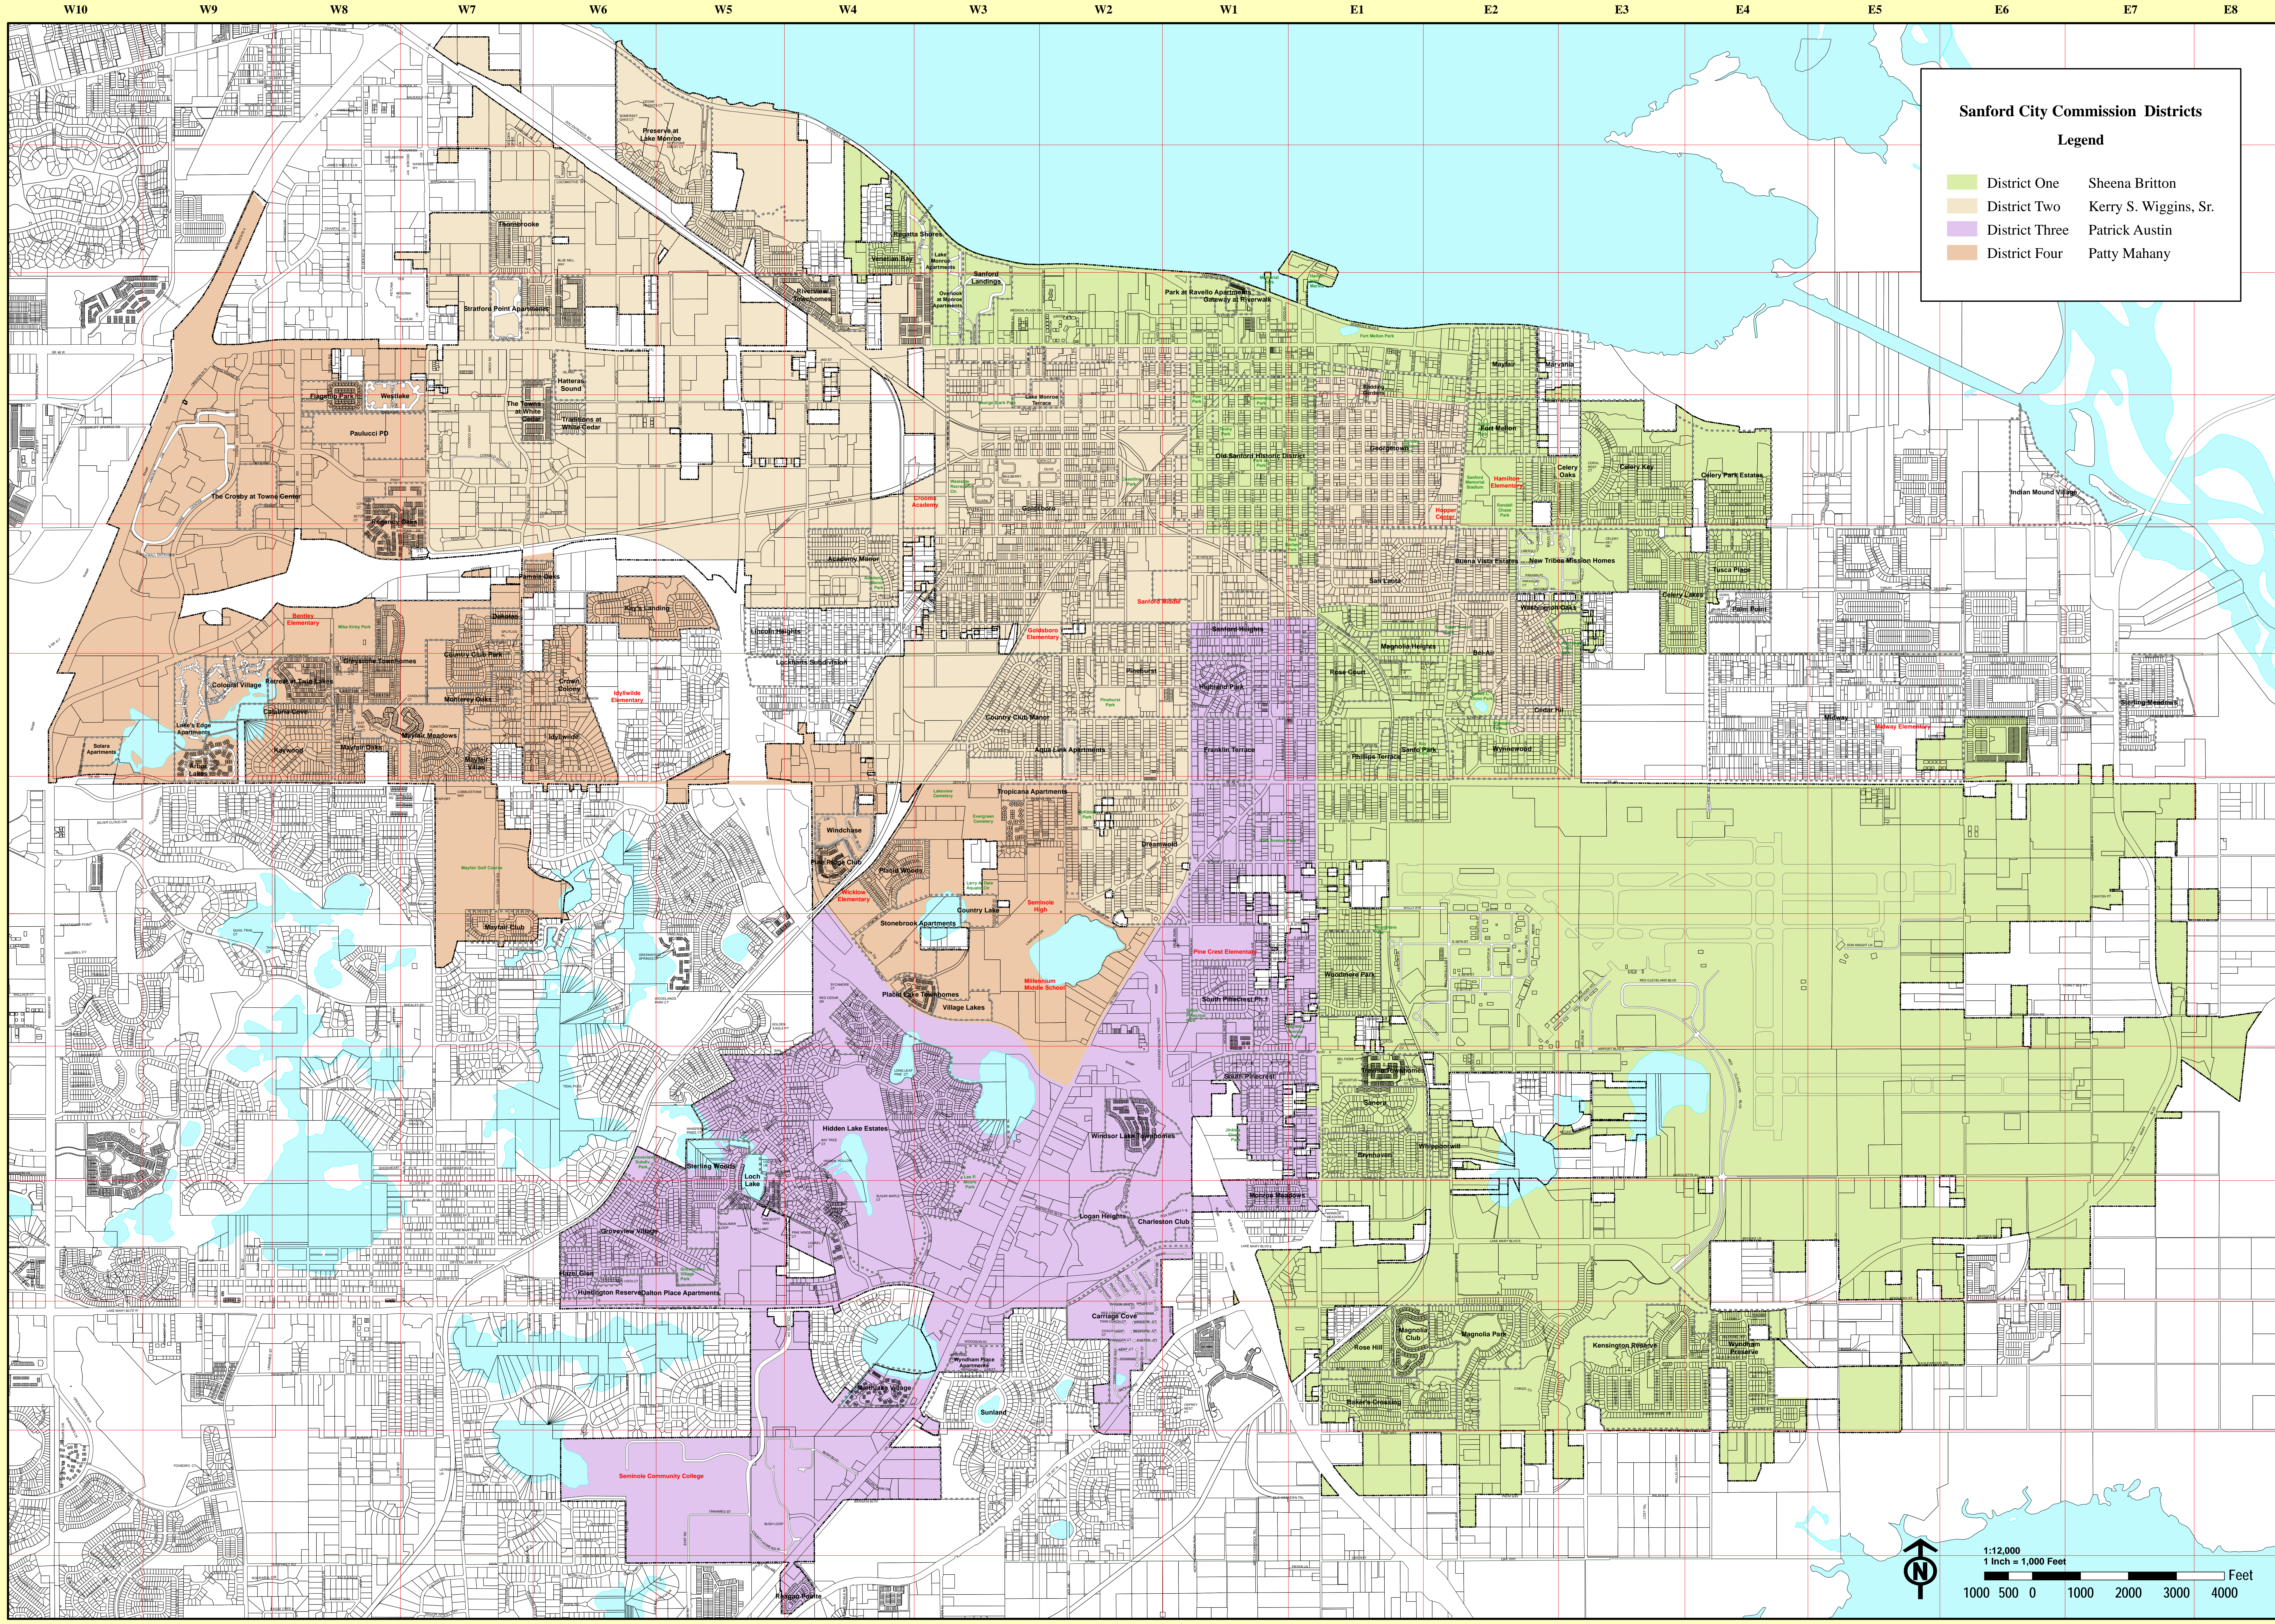

# City of Sanford Street Map

175th St	E1-N4	CHERRY LAKE	W3-S4	MARYWILD	W2-N2	NORTHERN DR	W3-N2	SHORELINE DR	W3-N2
175th St	W1-N4	CHERRY LAKE	W3-N4	HAWKINS AV	W4-N2	ROBERTSON DR	W3-N2	SHORT ST	W2-S4
175th St	W1-N3	CHERRY LAKE	W3-N3	HAWKINS DR	W4-N2	ROBERTSON DR	W3-N2	SILVERMADE TER	W4-S4
175th St	W1-N2	CHERRY LAKE	W3-N2	HAZEL BLVD	W5-S2	MORRISON DR	W3-S2	SILVERMADE TER	W4-S4
175th St	W1-N1	CHERRY LAKE	W3-N1	HENRY AV	W4-N2	MALDEN DR	W3-N2	SILVERMADE TER	W4-S4
175th St	W1-N0	CHERRY LAKE	W3-N0	HENRY DR	W4-N2	MALDEN DR	W3-N2	SPRING	W1-N2
175th St	W1-S4	CHERRY LAKE	W3-S4	HENRY DR	W4-N2	MALDEN DR	W3-N2	SPRING	W1-N2
175th St	W1-S3	CHERRY LAKE	W3-S3	HENRY DR	W4-N2	MALDEN DR	W3-N2	SPRING	W1-N2
175th St	W1-S2	CHERRY LAKE	W3-S2	HENRY DR	W4-N2	MALDEN DR	W3-N2	SPRING	W1-N2
175th St	W1-S1	CHERRY LAKE	W3-S1	HENRY DR	W4-N2	MALDEN DR	W3-N2	SPRING	W1-N2

Sanford City Commission Districts Legend	
Green	District One Sheena Britton
Orange	District Two Kerry S. Wiggins, Sr.
Purple	District Three Patrick Austin
Brown	District Four Patty Mahany