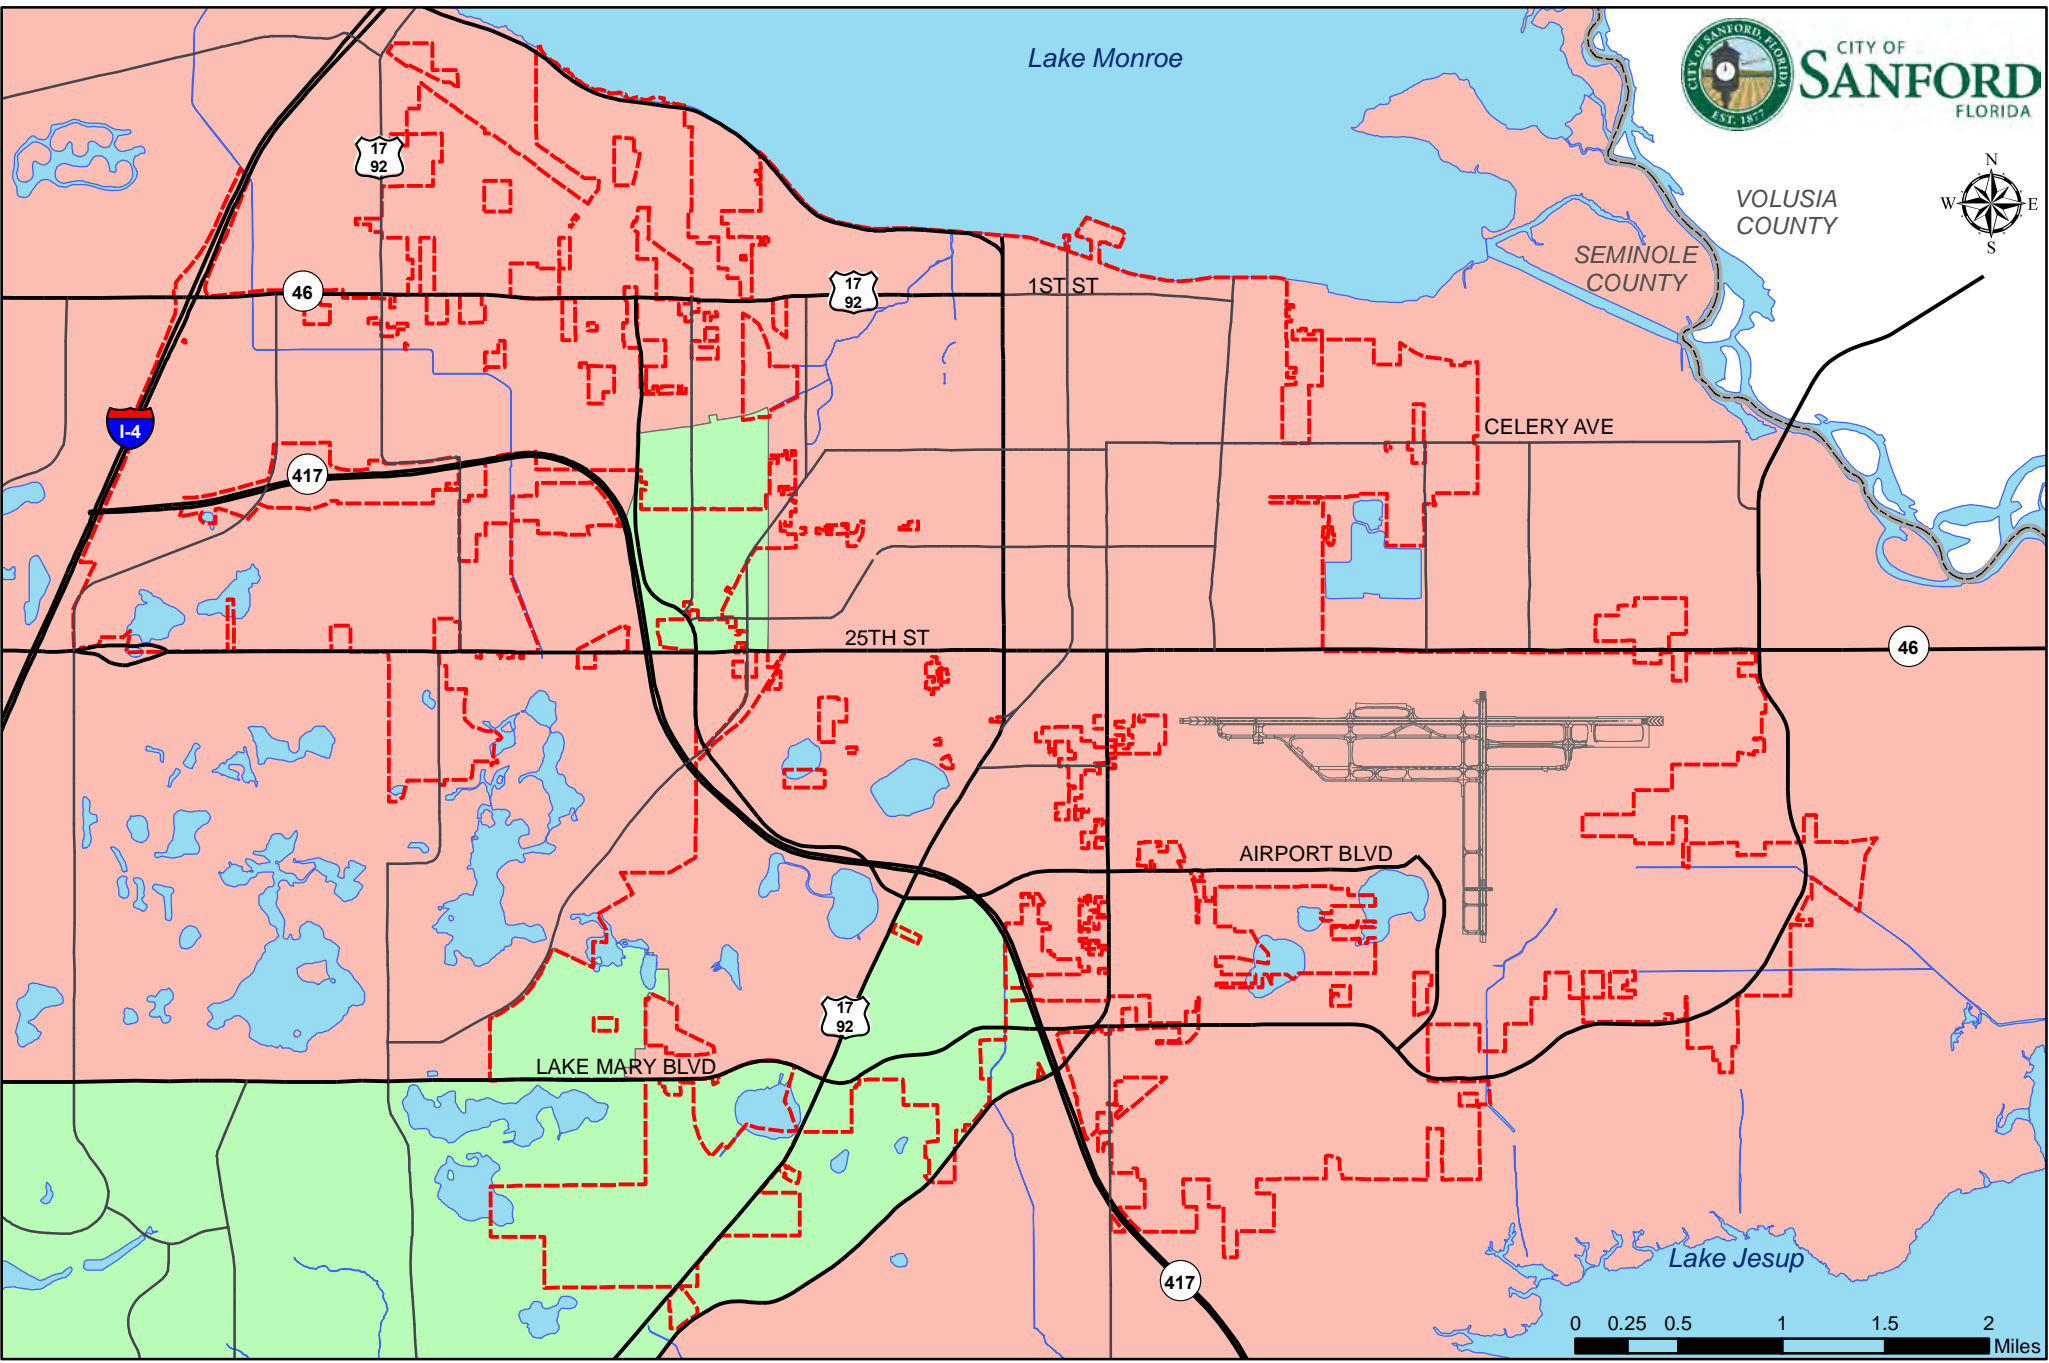

**District Boundaries**

- Greenwood Lakes
- Millennium
- County Boundary
- Jackson Heights
- Sanford
- Sanford City Limits
- Markham Woods

## Map 39

VOLUSIA COUNTY

SEMINOLE COUNTY

Lake Monroe

17  
92

46

17  
92

1ST ST

CELERY AVE

417

25TH ST

46

AIRPORT BLVD

17  
92

LAKE MARY BLVD

417

Lake Jesup

0 0.25 0.5 1 1.5 2 Miles

**District Boundaries**

-  Lake Mary
-  Seminole
-  County Boundary
-  Sanford City Limits