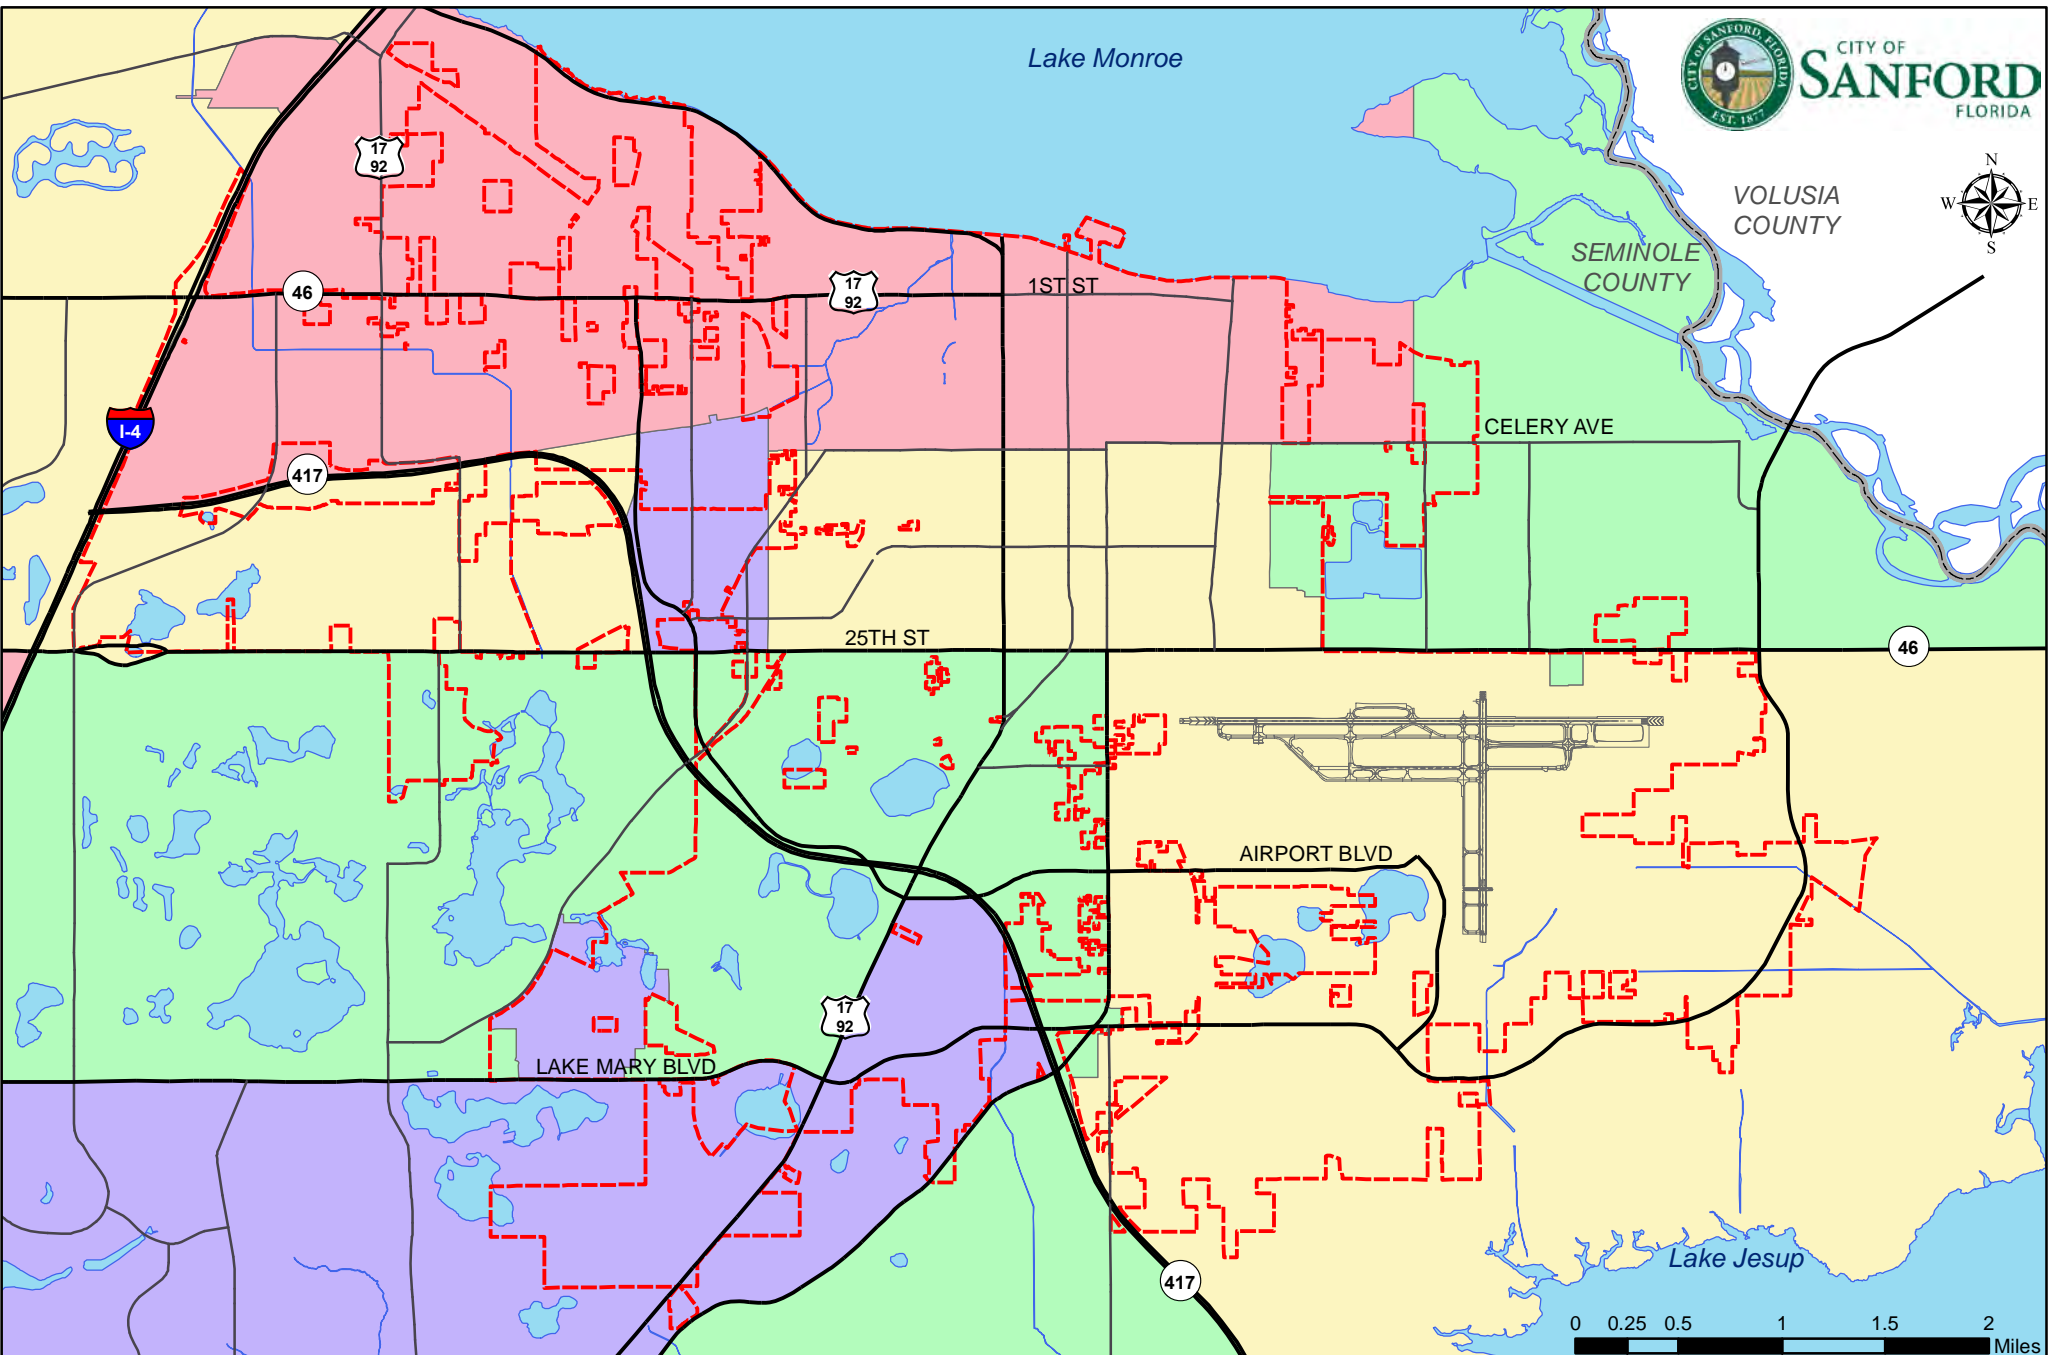

## Map 38

VOLUSIA COUNTY

SEMINOLE COUNTY

Lake Monroe

17  
92

46

17  
92

1ST ST

CELERY AVE

46

25TH ST

AIRPORT BLVD

LAKE MARY BLVD

17  
92

417

Lake Jesup

**District Boundaries**

- Greenwood Lakes
- Millennium
- County Boundary
- Jackson Heights
- Sanford
- Sanford City Limits
- Markham Woods

## Map 39

VOLUSIA COUNTY

SEMINOLE COUNTY

Lake Monroe

17  
92

46

17  
92

1ST ST