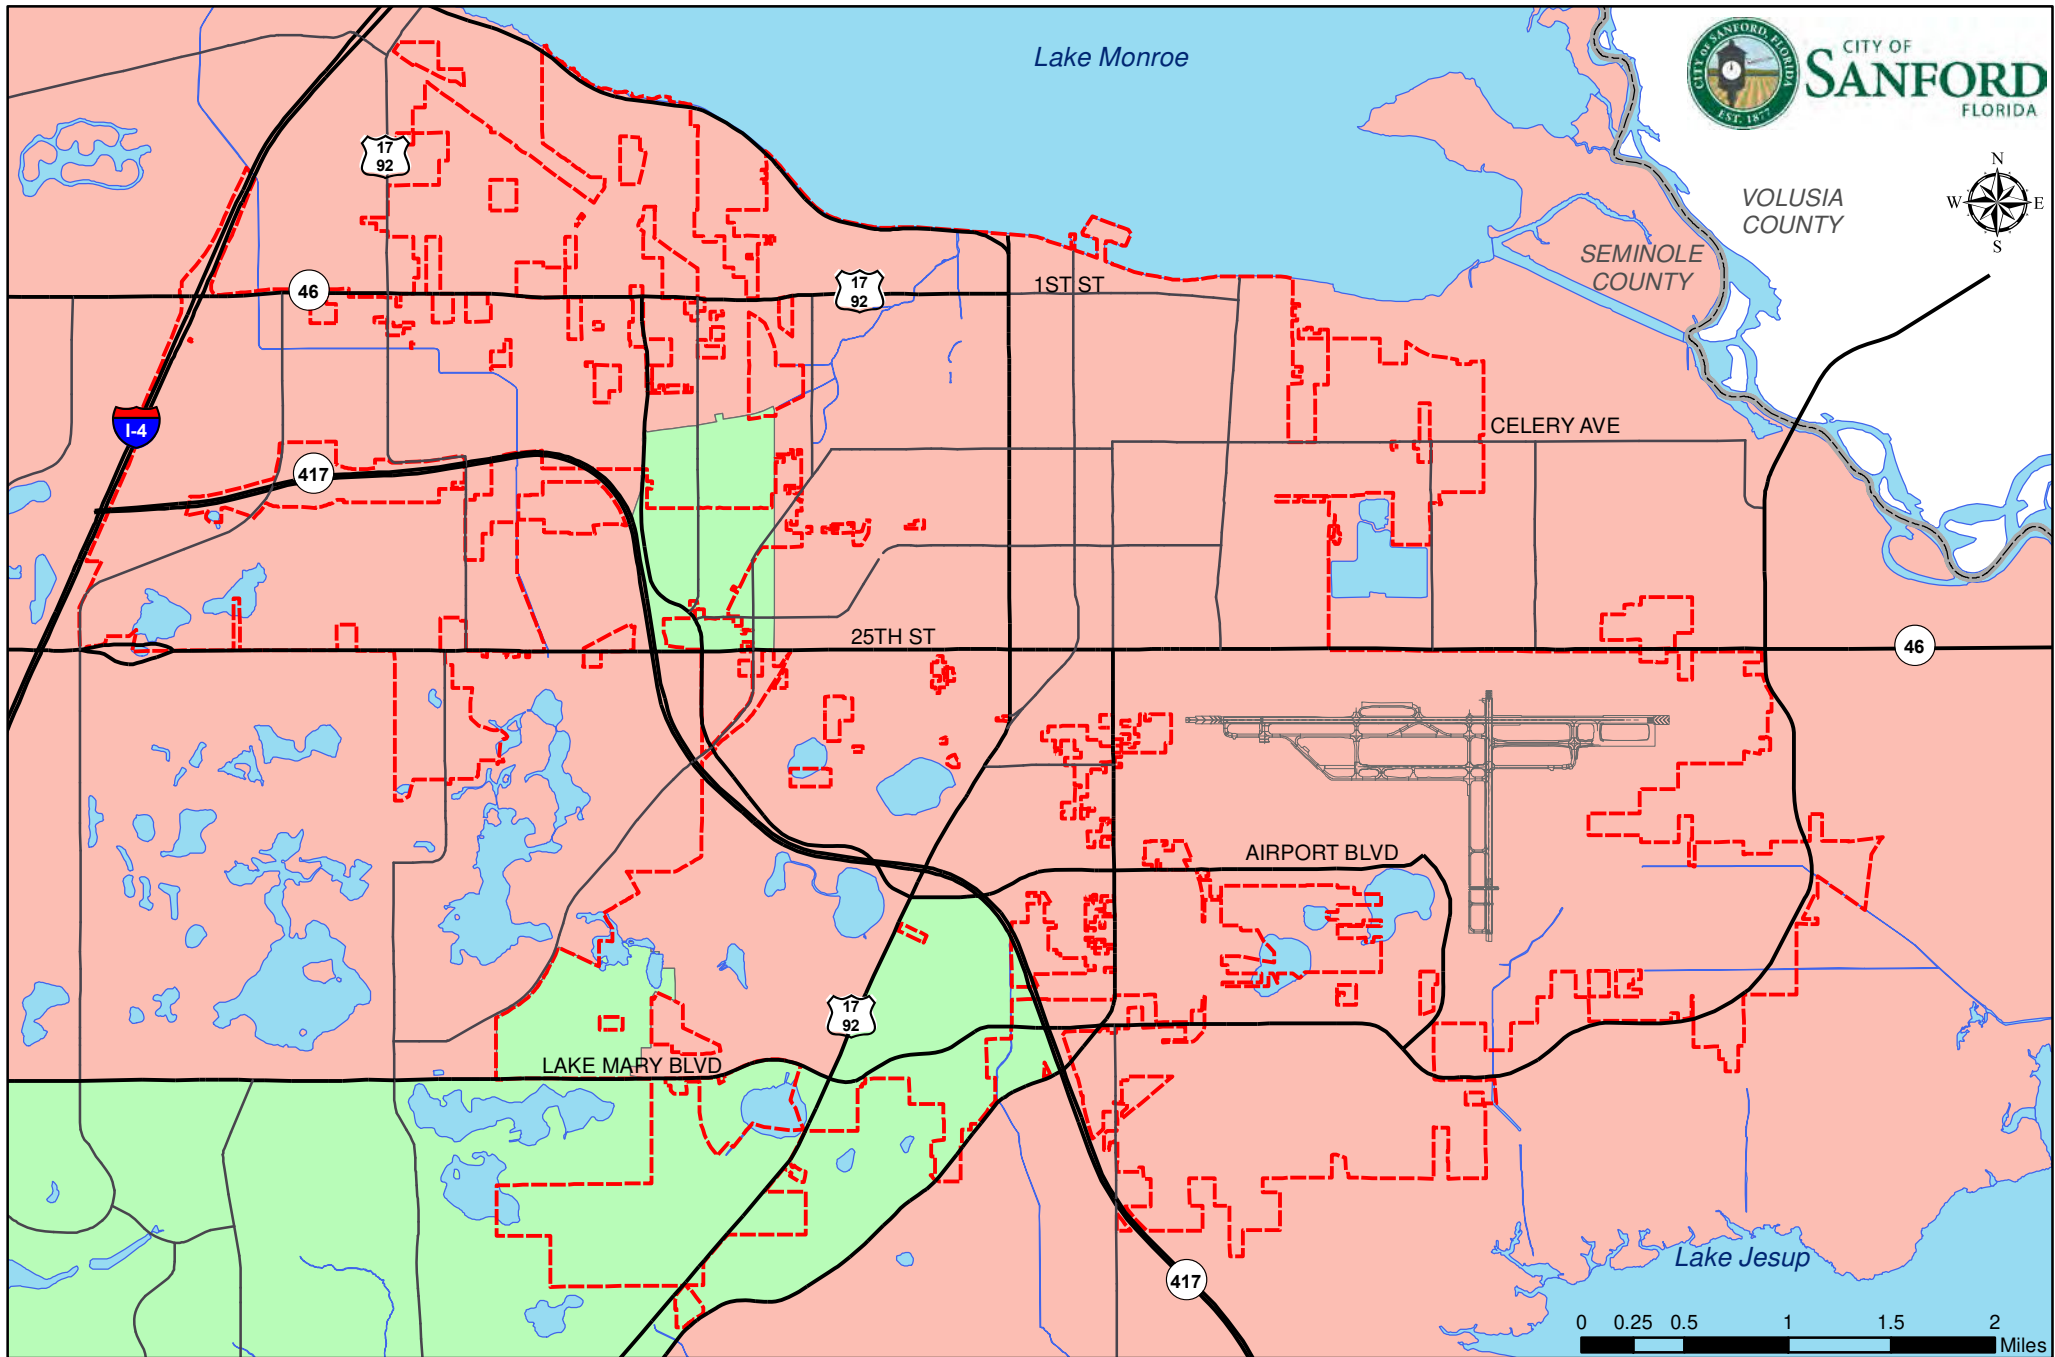

Elementary School Service Area

Map 38

VOLUSIA COUNTY

SEMINOLE COUNTY

Lake Monroe

17
92

46

17
92

1ST ST

CELERY AVE

I-4

417

25TH ST

46

AIRPORT BLVD

17
92

LAKE MARY BLVD

417

Lake Jesup

District Boundaries

- Greenwood Lakes
- Millennium
- County Boundary
- Jackson Heights
- Sanford
- Sanford City Limits
- Markham Woods

Middle School Service Area

Map 39

District Boundaries

- Lake Mary
- Seminole
- Sanford City Limits
- County Boundary

High School Service Areas

Map 40