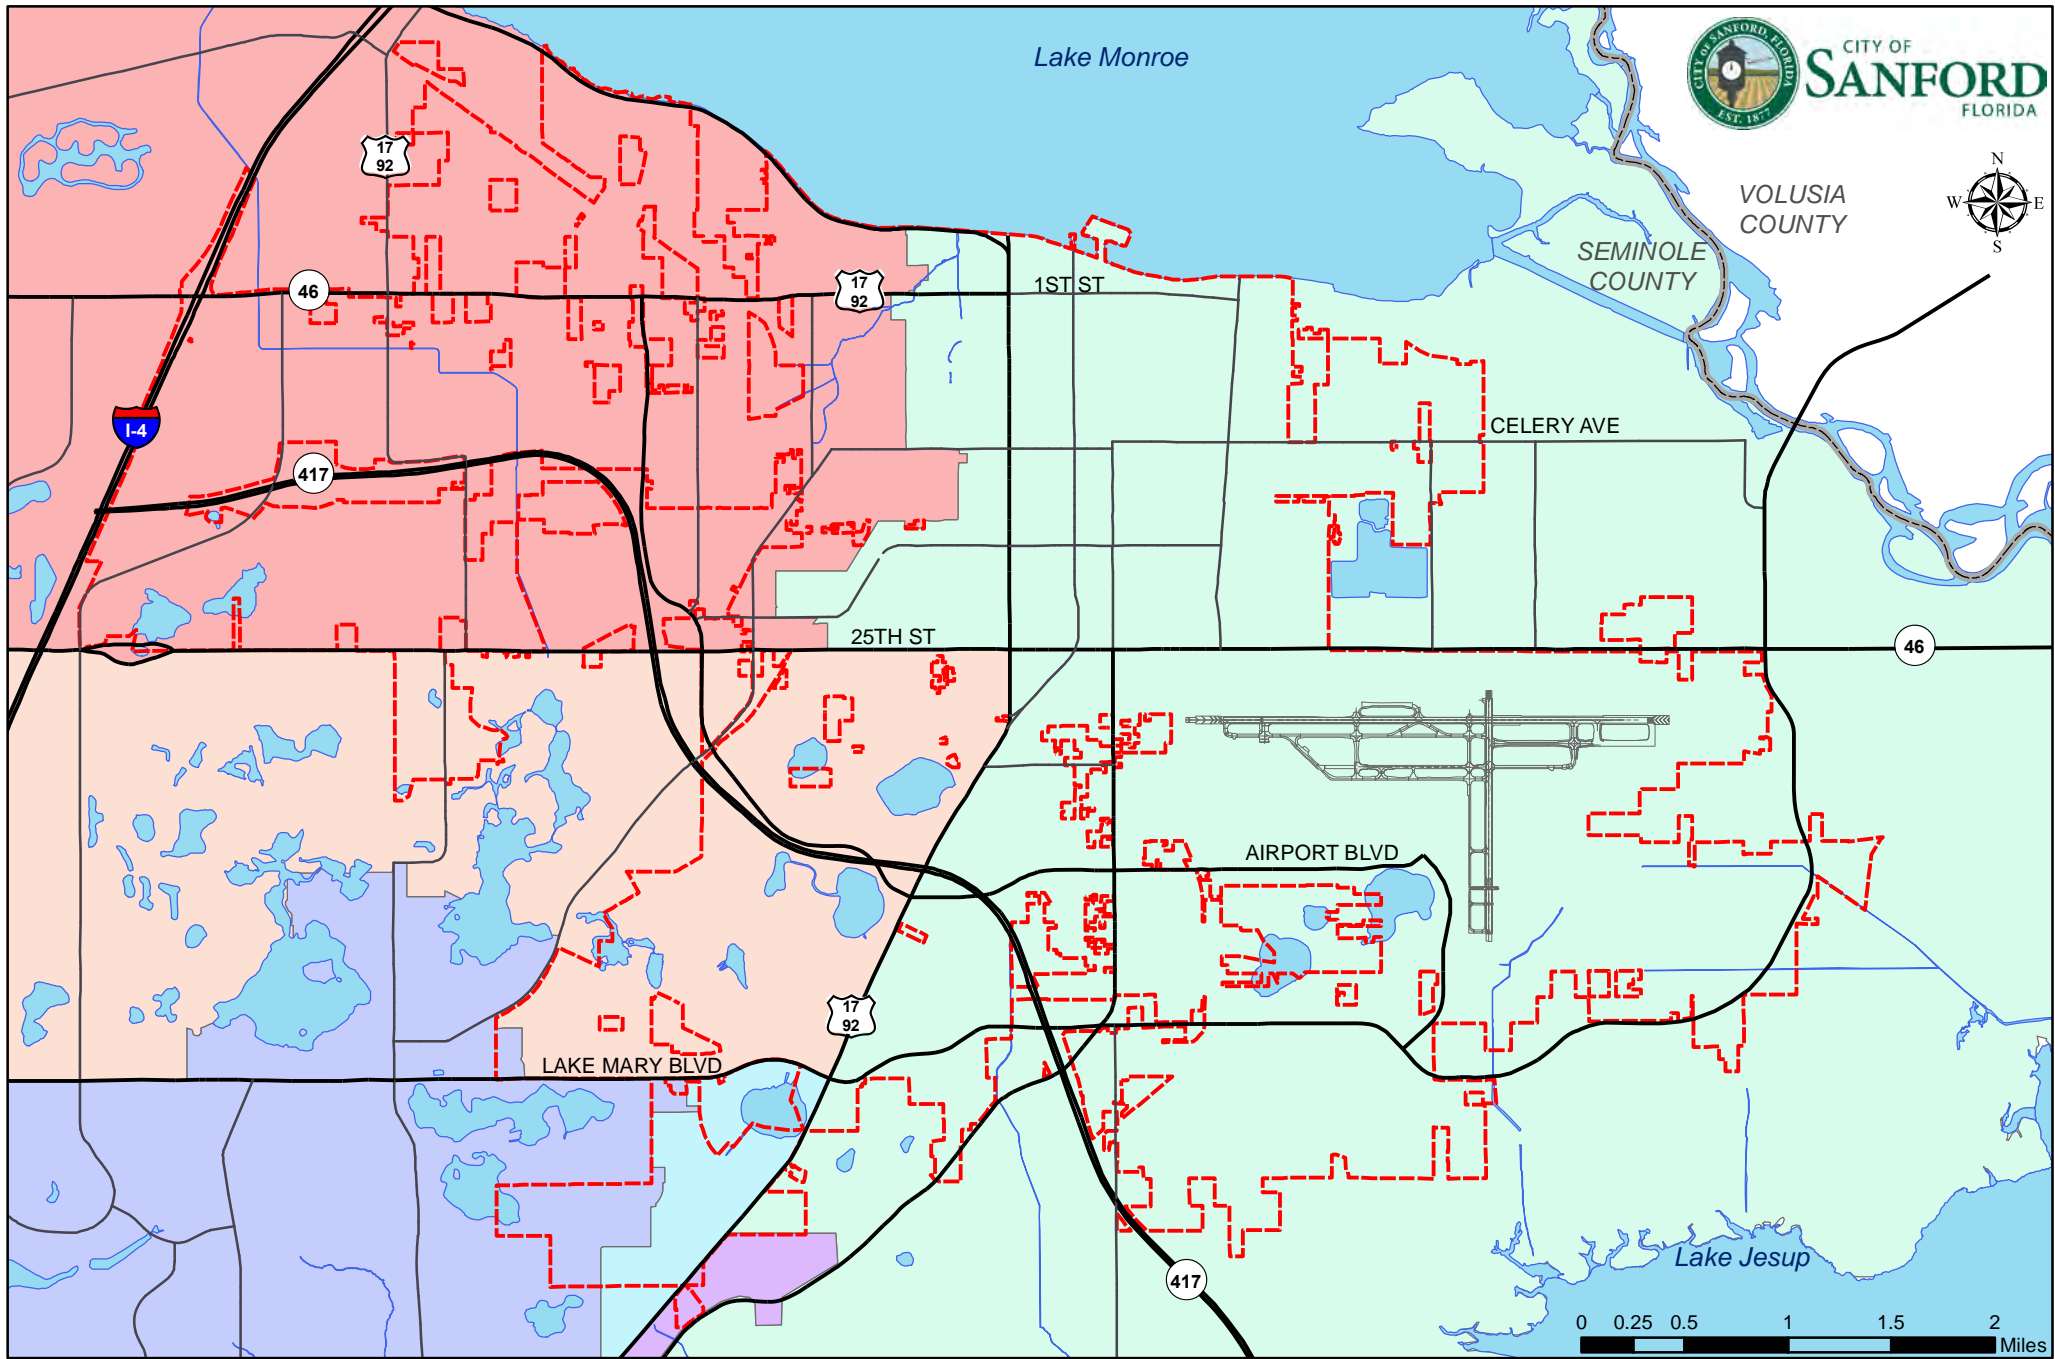

**Schools**

MAP 38. *Elementary CSA, 2017*

MAP 39. *Middle CSA, 2017*

MAP 40. *High CSA, 2017*

**District Boundaries**

- Highlands
- Lake Mary
- Layer
- Region 1
- Region 2
- Region 3
- County Boundary
- Sanford City Limits

## Map 38

VOLUSIA COUNTY

SEMINOLE COUNTY

Lake Monroe

17  
92

46

17  
92

1ST ST

**District Boundaries**

- Greenwood Lakes
- Millennium
- County Boundary
- Jackson Heights
- Sanford
- Sanford City Limits
- Markham Woods

## Map 39

VOLUSIA COUNTY

SEMINOLE COUNTY

Lake Monroe

17  
92

46

17  
92

1ST ST