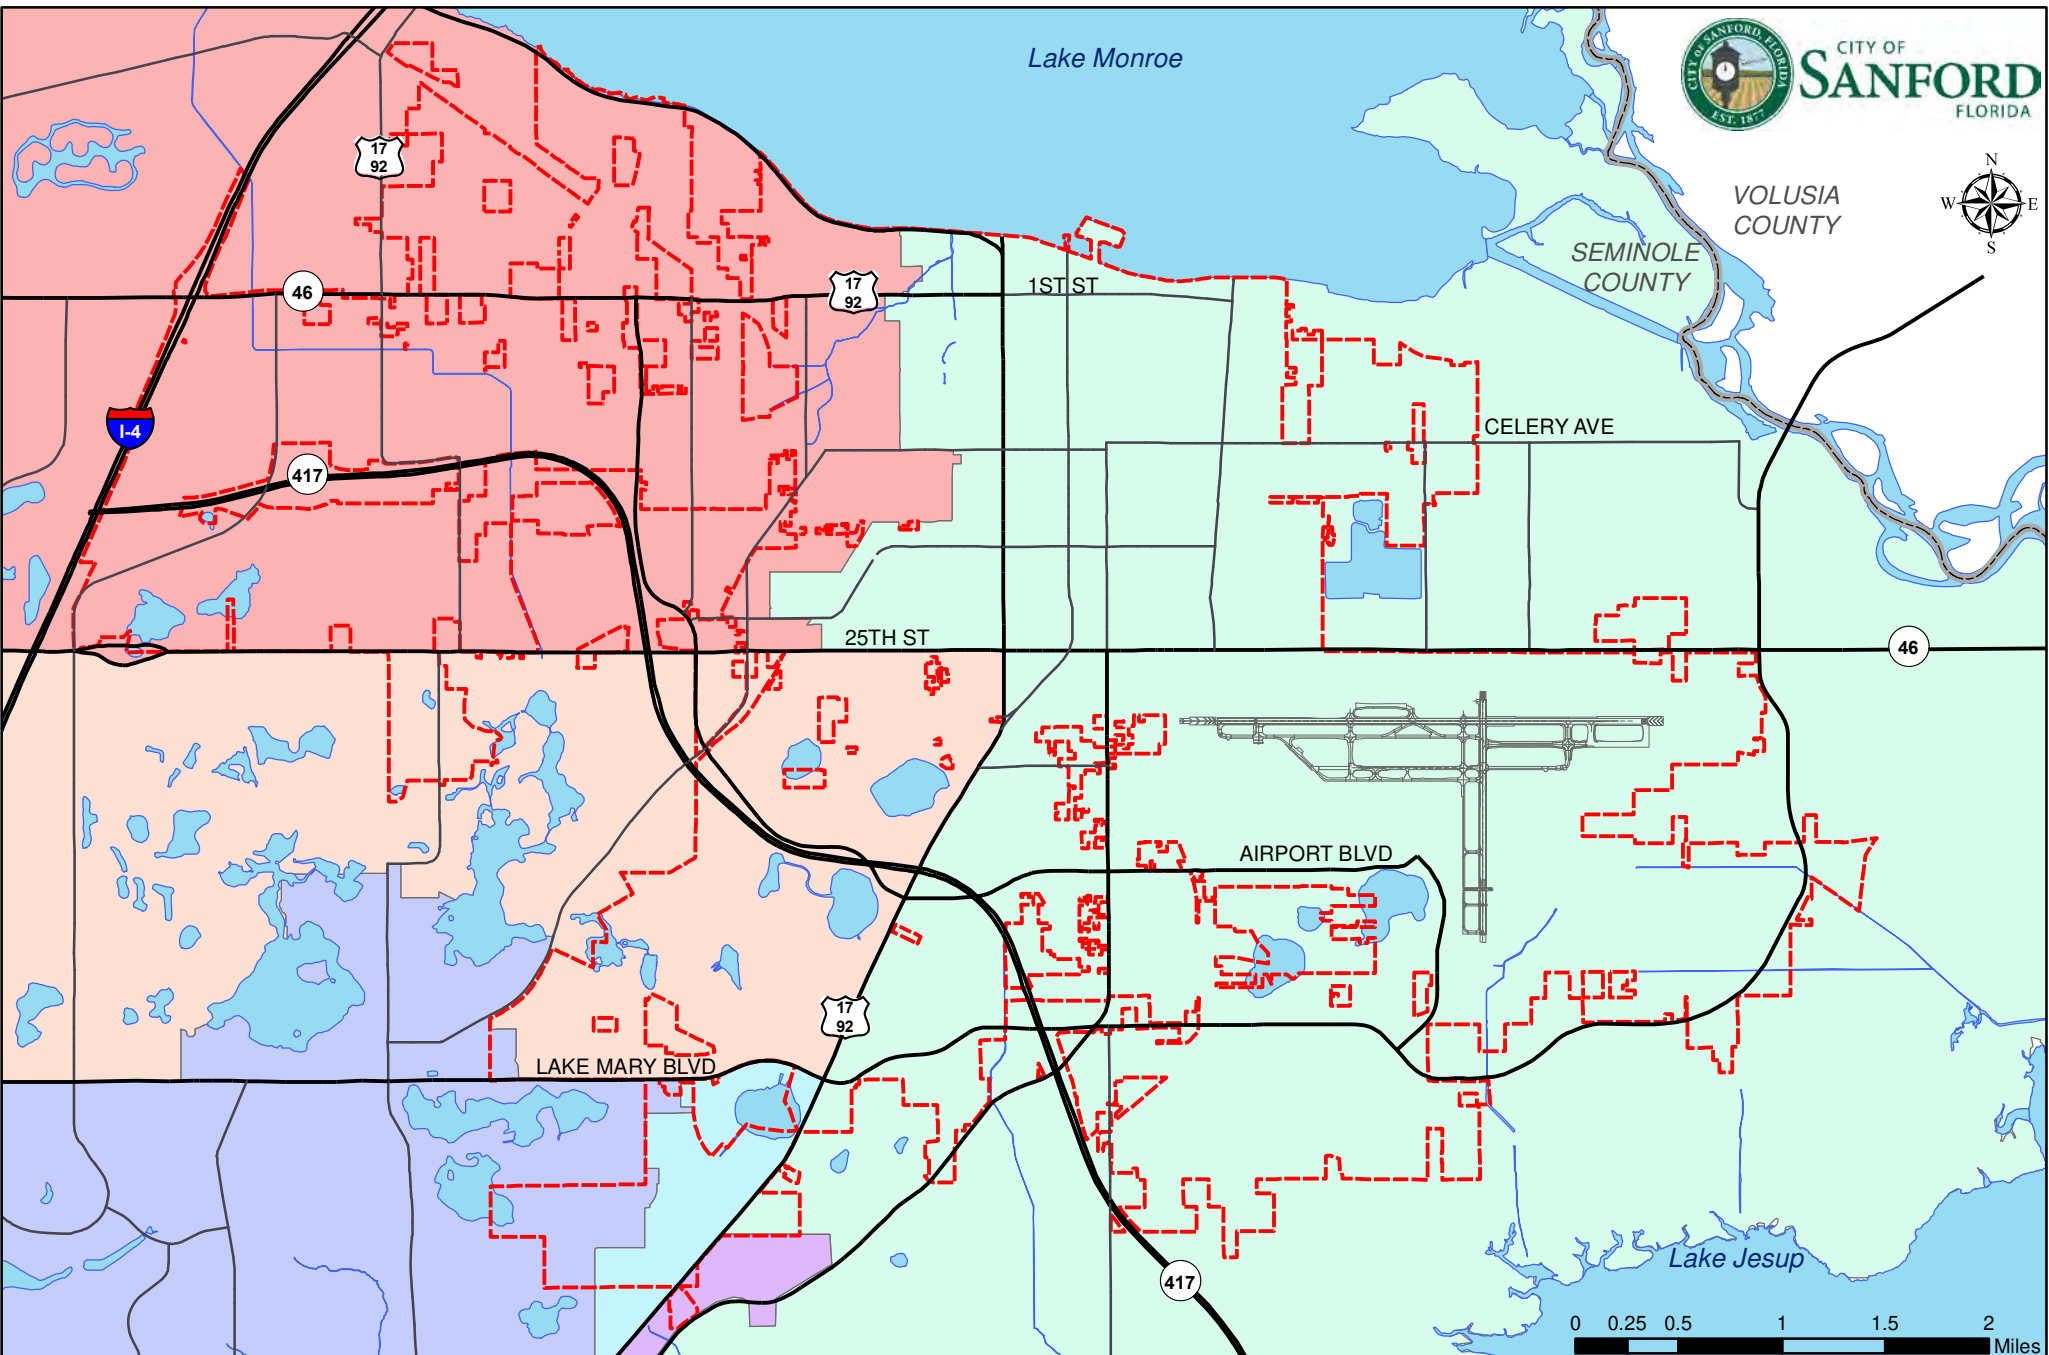

Schools

MAP 38. *Elementary CSA, 2017*

MAP 39. *Middle CSA, 2017*

MAP 40. *High CSA, 2017*

District Boundaries

- Highlands
- Lake Mary
- Layer
- Region 1
- Region 2
- Region 3
- County Boundary
- Sanford City Limits

Elementary School Service Area

Map 38

VOLUSIA COUNTY

SEMINOLE COUNTY

Lake Monroe

17
92

46

17
92

LAKE MARY BLVD

417

Lake Jesup

District Boundaries

- Greenwood Lakes
- Millennium
- County Boundary
- Jackson Heights
- Sanford
- Sanford City Limits
- Markham Woods

Middle School Service Area

Map 39

District Boundaries

- Lake Mary
- Seminole
- Sanford City Limits
- County Boundary

High School Service Areas

Map 40