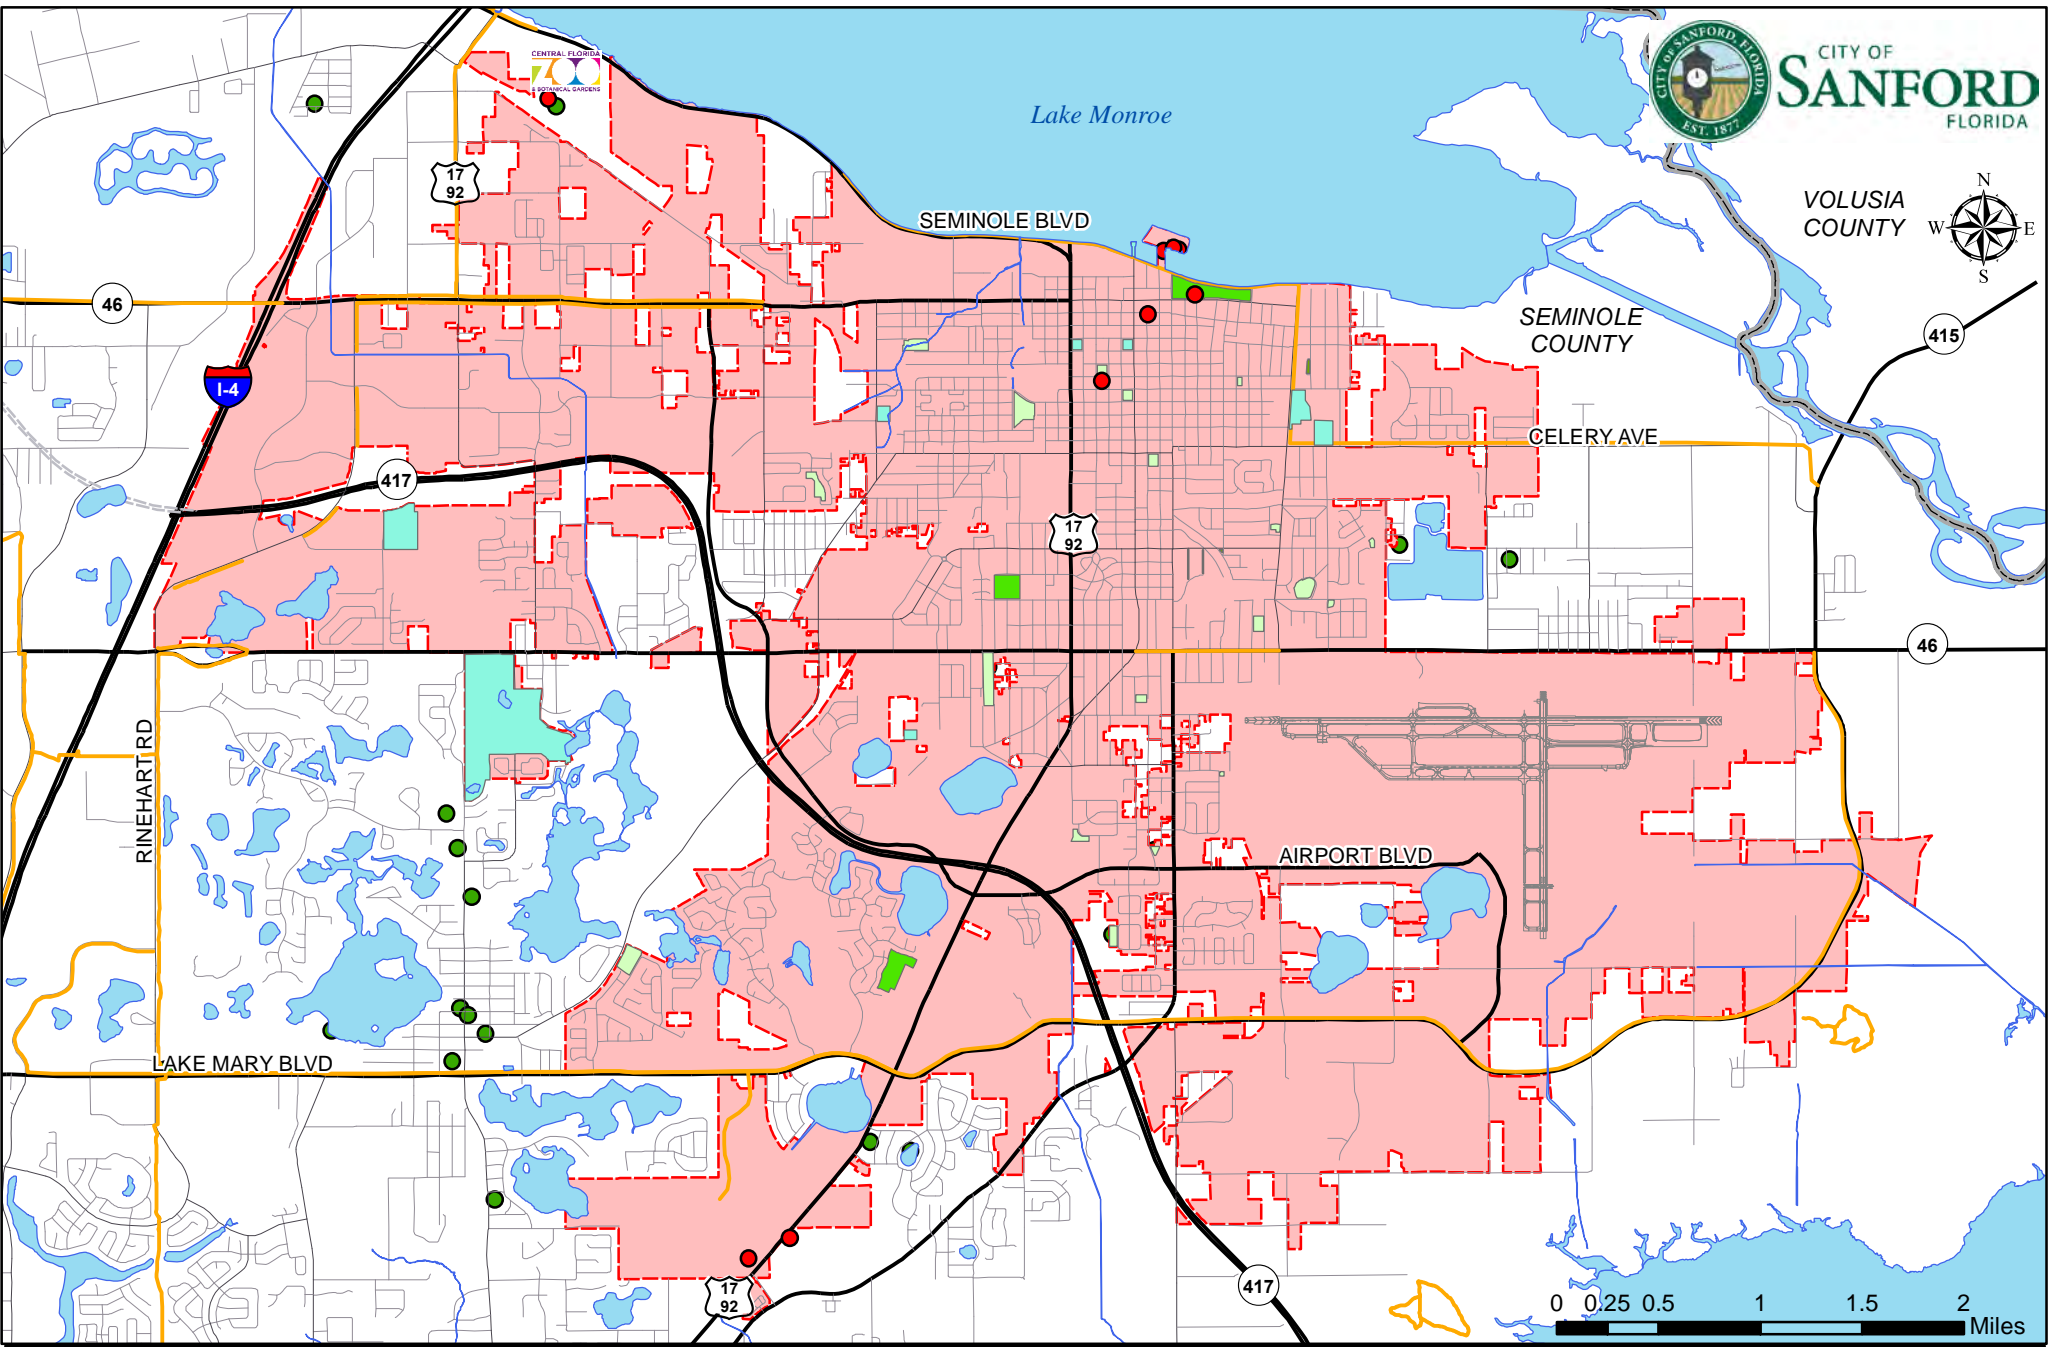

Recreation

MAP 37. *Parks, Recreation & Open Space, 2017*

Sanford Recreation Facilities
Community Park
Neighborhood Park

Open Space
Special Use Facility

Seminole County Parks
Commercial Recreation
Multi-Use Trails

Sanford City Limits
County Boundary

Recreation & Open Space Facilities, 2017

Map 37

Source: City of Sanford GIS