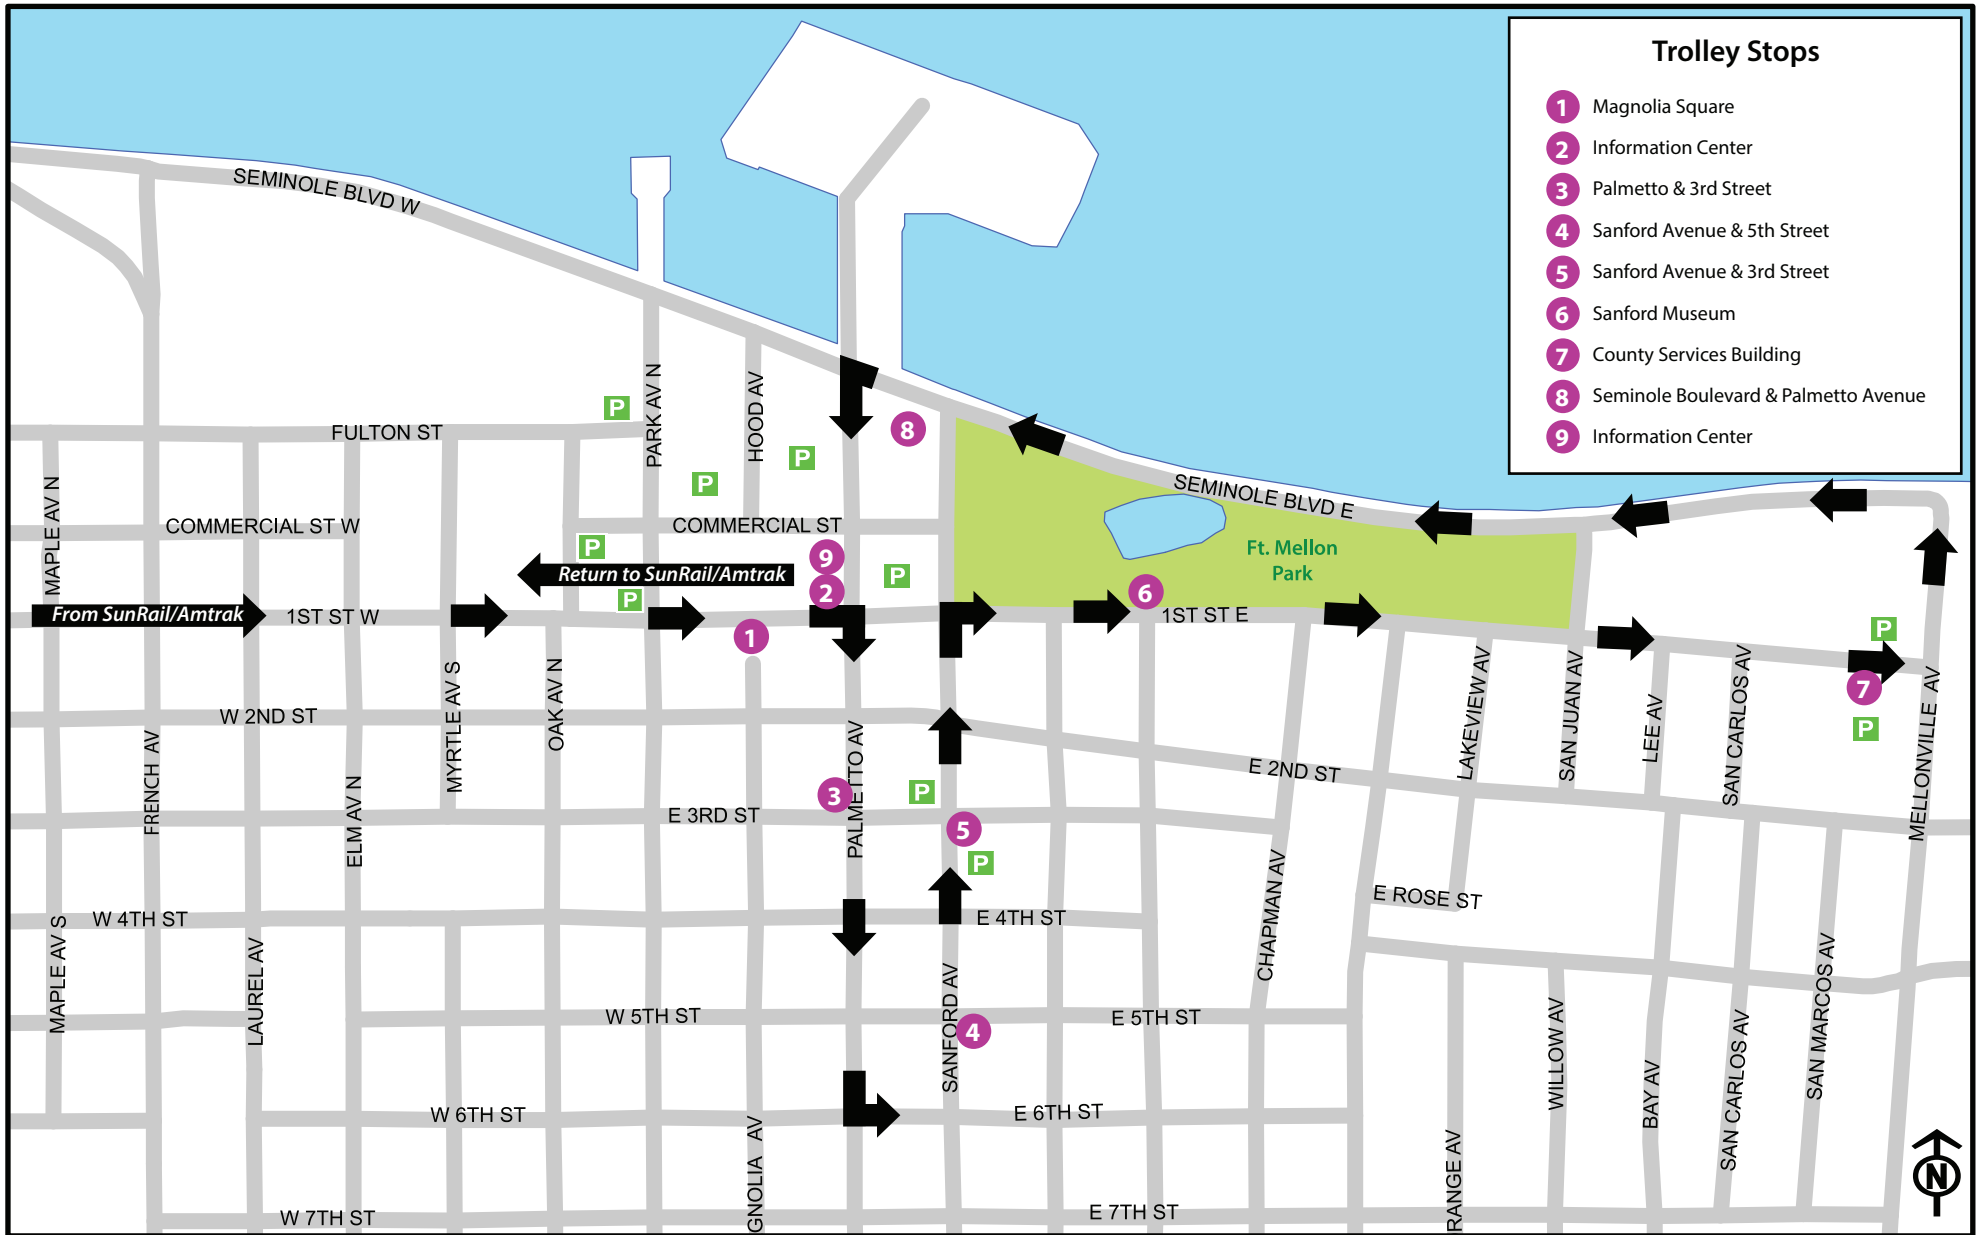

Route of the Sanford Trolley

FREE TROLLEY SCHEDULE

Effective April 1, 2019

ARRIVAL TIMES MONDAY - SATURDAY												
SUNRAIL NORTHBOUND ARRIVALS	12:05		1:35		2:35		3:35		4:35		5:35 & 6:05	6:45
SUNRAIL SOUTHBOUND ARRIVALS		12:36	1:36			3:06	3:36	4:06 & 4:36	5:06			6:51
TROLLEY LEAVES SUNRAIL	12:15	12:55	1:45	2:15	2:45	3:15	3:55	4:45	5:15	6:15		7:15
MAGNOLIA SQUARE	12:25	1:05	1:55	2:25	2:55	3:25	4:05	4:55	5:25	6:25		7:25
INFORMATION CENTER	12:26	1:06	1:56	2:26	2:56	3:26	4:06	4:56	5:26	6:26		7:26
PALMETTO & 3RD	12:27	1:07	1:57	2:27	2:57	3:27	4:07	4:57	5:27	6:27		7:27
SANFORD AVE. & 5TH	12:29	1:09	1:59	2:29	2:59	3:29	4:09	4:59	5:29	6:29		7:29
SANFORD AVE. & 3RD	12:30	1:10	2:00	2:30	3:00	3:30	4:10	5:00	5:30	6:30		7:30
SANFORD MUSEUM	12:31	1:11	2:01	2:31	3:01	3:31	4:11	5:01	5:31	6:31		7:31
COUNTY SVC BLDG.	12:32	1:12	2:02	2:32	3:02	3:32	4:12	5:02	5:32	6:32		7:32
SEMINOLE BLVD. & PALMETTO AVE	12:34	1:14	2:04	2:34	3:04	3:34	4:14	5:04	5:34	6:34		7:34
INFORMATION CENTER	12:35	1:15	2:05	2:35	3:05	3:35	4:15	5:05	5:35	6:35		7:35

Extended Friday Service Till 9pm		
	ARRIVAL TIMES	
SUNRAIL NORTHBOUND ARRIVALS	7:15	7:45 & 8:15
SUNRAIL SOUTHBOUND ARRIVALS		8:16
TROLLEY LEAVES SUNRAIL	7:45	8:30
MAGNOLIA SQUARE	7:55	8:40
INFORMATION CENTER	7:56	8:41
PALMETTO & 3RD	7:57	8:42
SANFORD AVE. & 5TH	7:59	8:44
SANFORD AVE. & 3RD	8:00	8:45
SANFORD MUSEUM	8:01	8:46
COUNTY SVC BLDG.	8:02	8:47
SEMINOLE BLVD. & PALMETTO AVE	8:04	8:49
INFORMATION CENTER	8:05	8:50
TROLLEY ARRIVES AT SUNRAIL	8:15	8:59

LIMITED RETURN SERVICE
LIMITED RETURN SERVICE

Sunday - no service

NOTE: Road closures, train schedule changes, and other unforeseen circumstances may affect the schedule. Schedule is subject to change without notice.

To track the trolley "live" please visit <https://www.sanfordfl.gov/residents/trolley>

AMTRAK SERVICE - NOON TO 3PM ON MONDAY THROUGH FRIDAY - CONTINUOUS LOOP