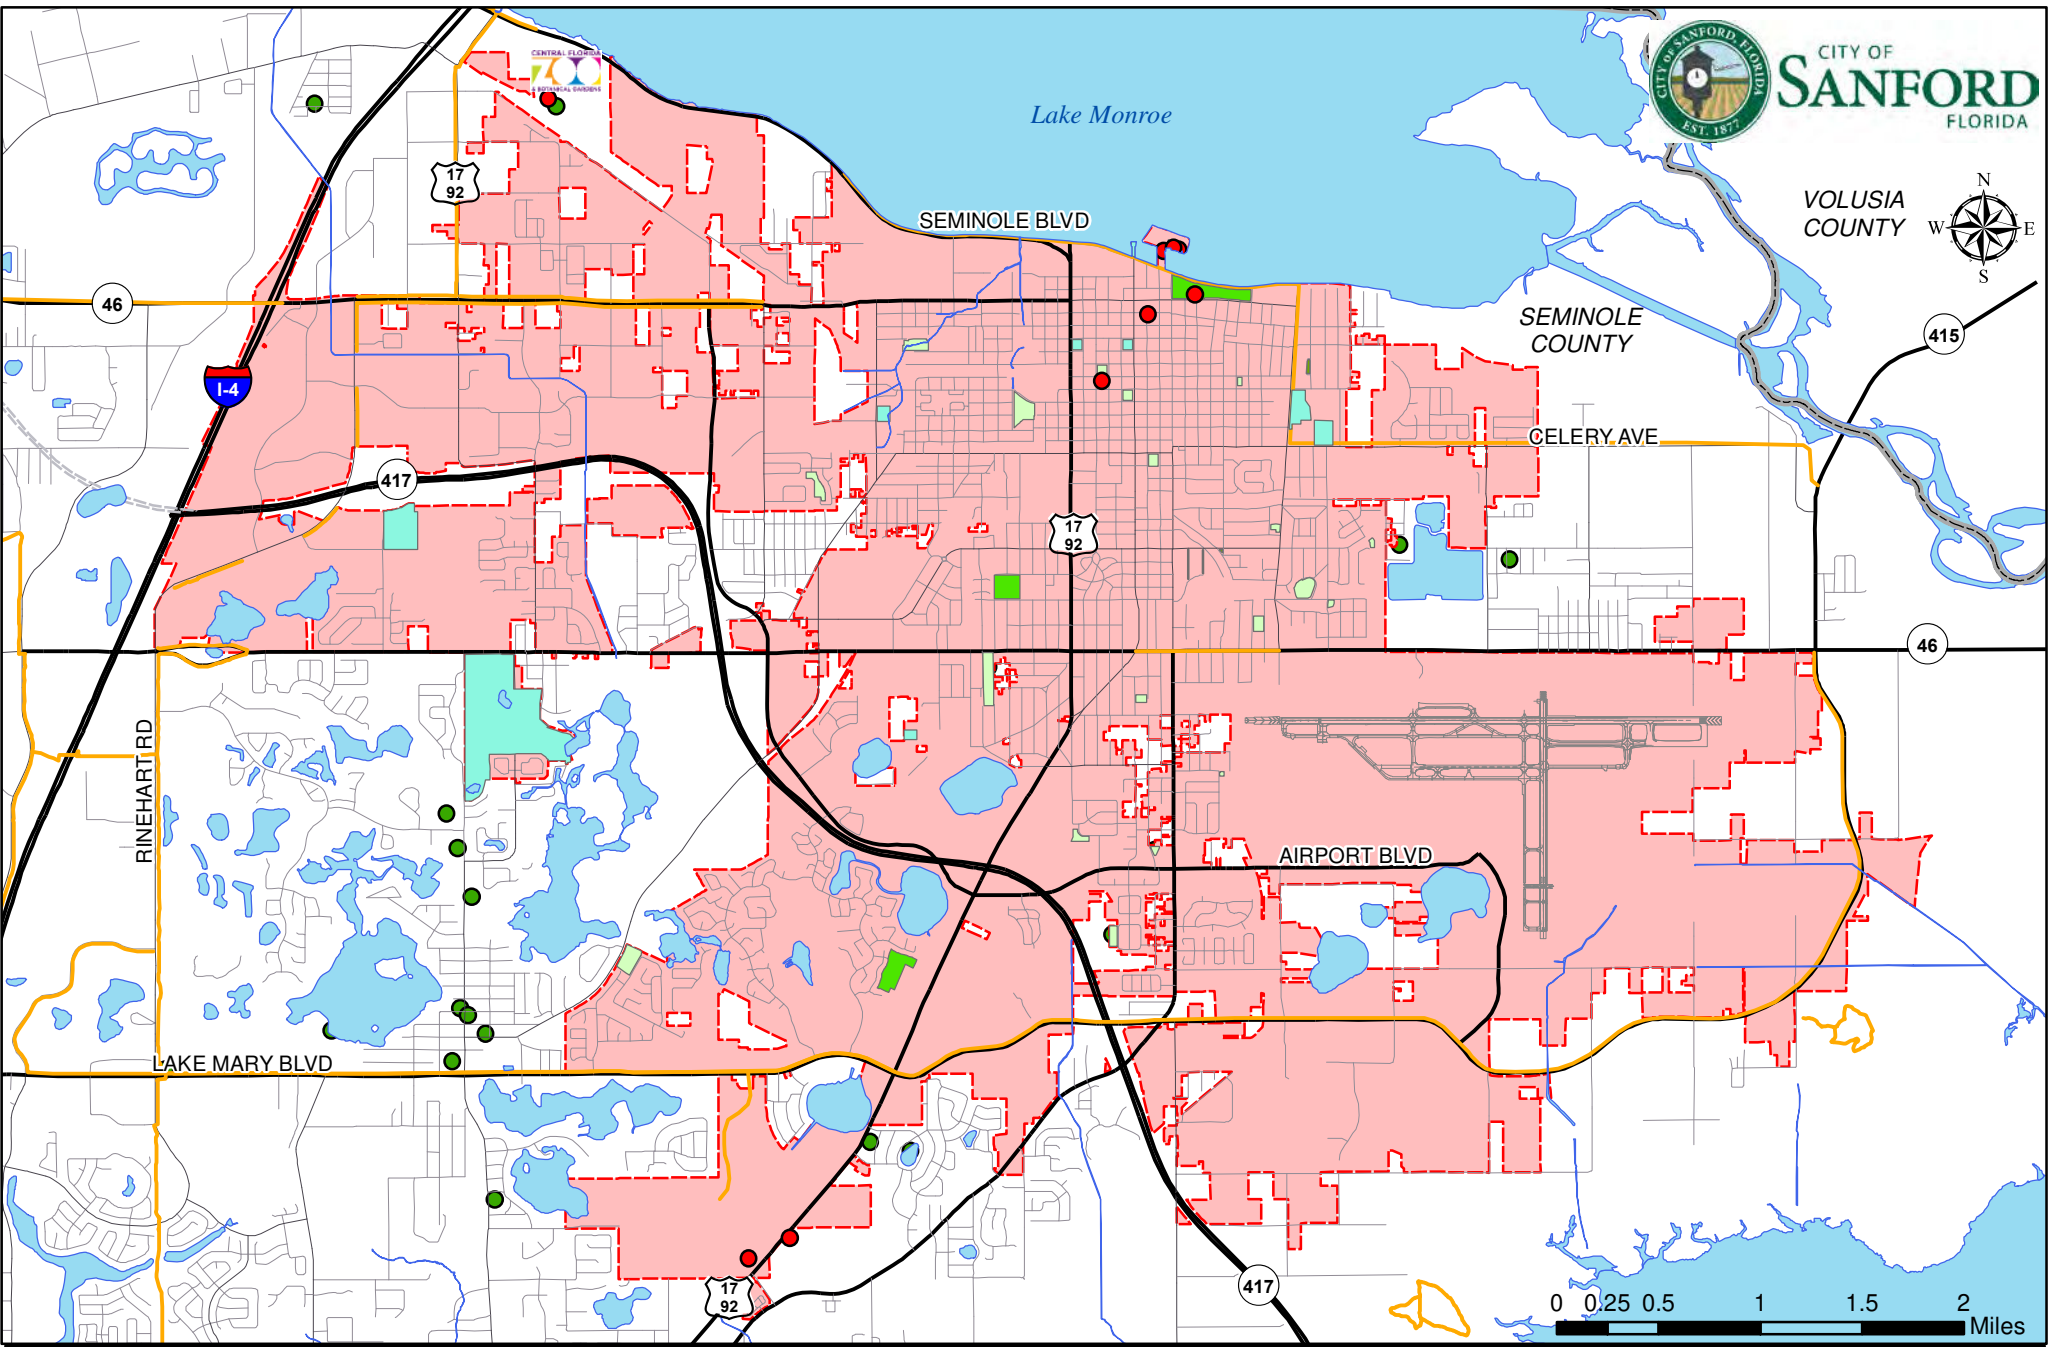

Recreation

MAP 37. *Parks, Recreation & Open Space, 2017*

Sanford Recreation Facilities
Community Park
Neighborhood Park

Open Space
Special Use Facility

Seminole County Parks
Commercial Recreation
Multi-Use Trails

Sanford City Limits
County Boundary

Recreation & Open Space Facilities, 2017

Map 37